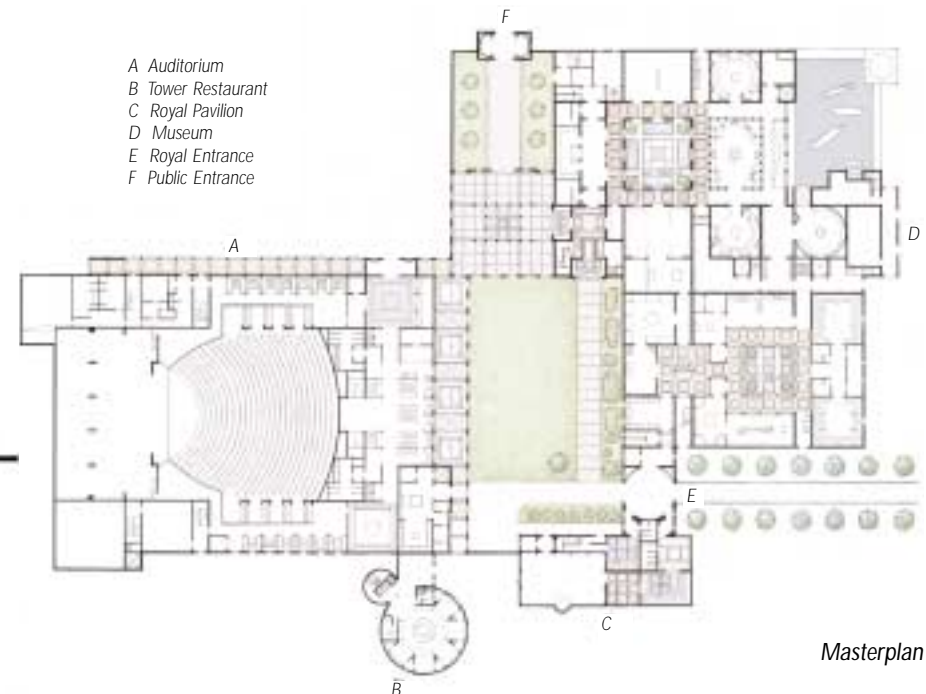

## Summary of Relevant Projects *International*

**Above** Cultural Centre Site Plan  
**Right** Elevation of Tower Restaurant

At the invitation of the Ministry of Heritage in Oman, Higgins Gardner and Partners prepared a scheme design for a new Cultural Centre comprising a major museum with natural history and historical galleries, a planetarium, 1,500 seat auditorium, royal mosque and tower restaurant, with associated landscaping and infrastructure.

Arranged to enable a phased construction of the Centre, the design makes use of traditional Islamic planning and indigenous craftsmanship.

**Above** Sketch View of Museum Courtyard

Masterplan